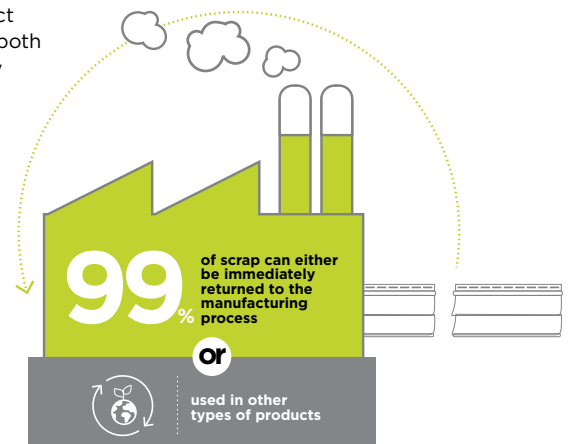

10. A COMMITMENT TO LIMITING ENVIRONMENTAL IMPACT

Vinyl Siding and Polymer Siding have a proven lower environmental impact than the majority of cladding options (*). Vinyl siding and polymer siding both offer highly economical cladding options, with a product that is extremely durable, low-maintenance and offers a limited lifetime warranty.

At CertainTeed, we believe in innovation and transparency.

We strive to reduce our carbon footprint by reducing our waste and energy consumption. CertainTeed has a global carbon neutrality target to reduce CO2 emissions and water usage by a minimum of 2% per year through 2050. We are also committed to work towards "zero landfilled waste."

* For information on CertainTeed's Environmental Product Declaration and gold level verification from +Vantage Vinyl® visit the website at: <https://certainteed.widen.net/content/xett1zsgzw/pdf/Vinyl-Siding-EPD-CertainTeed.pdf>