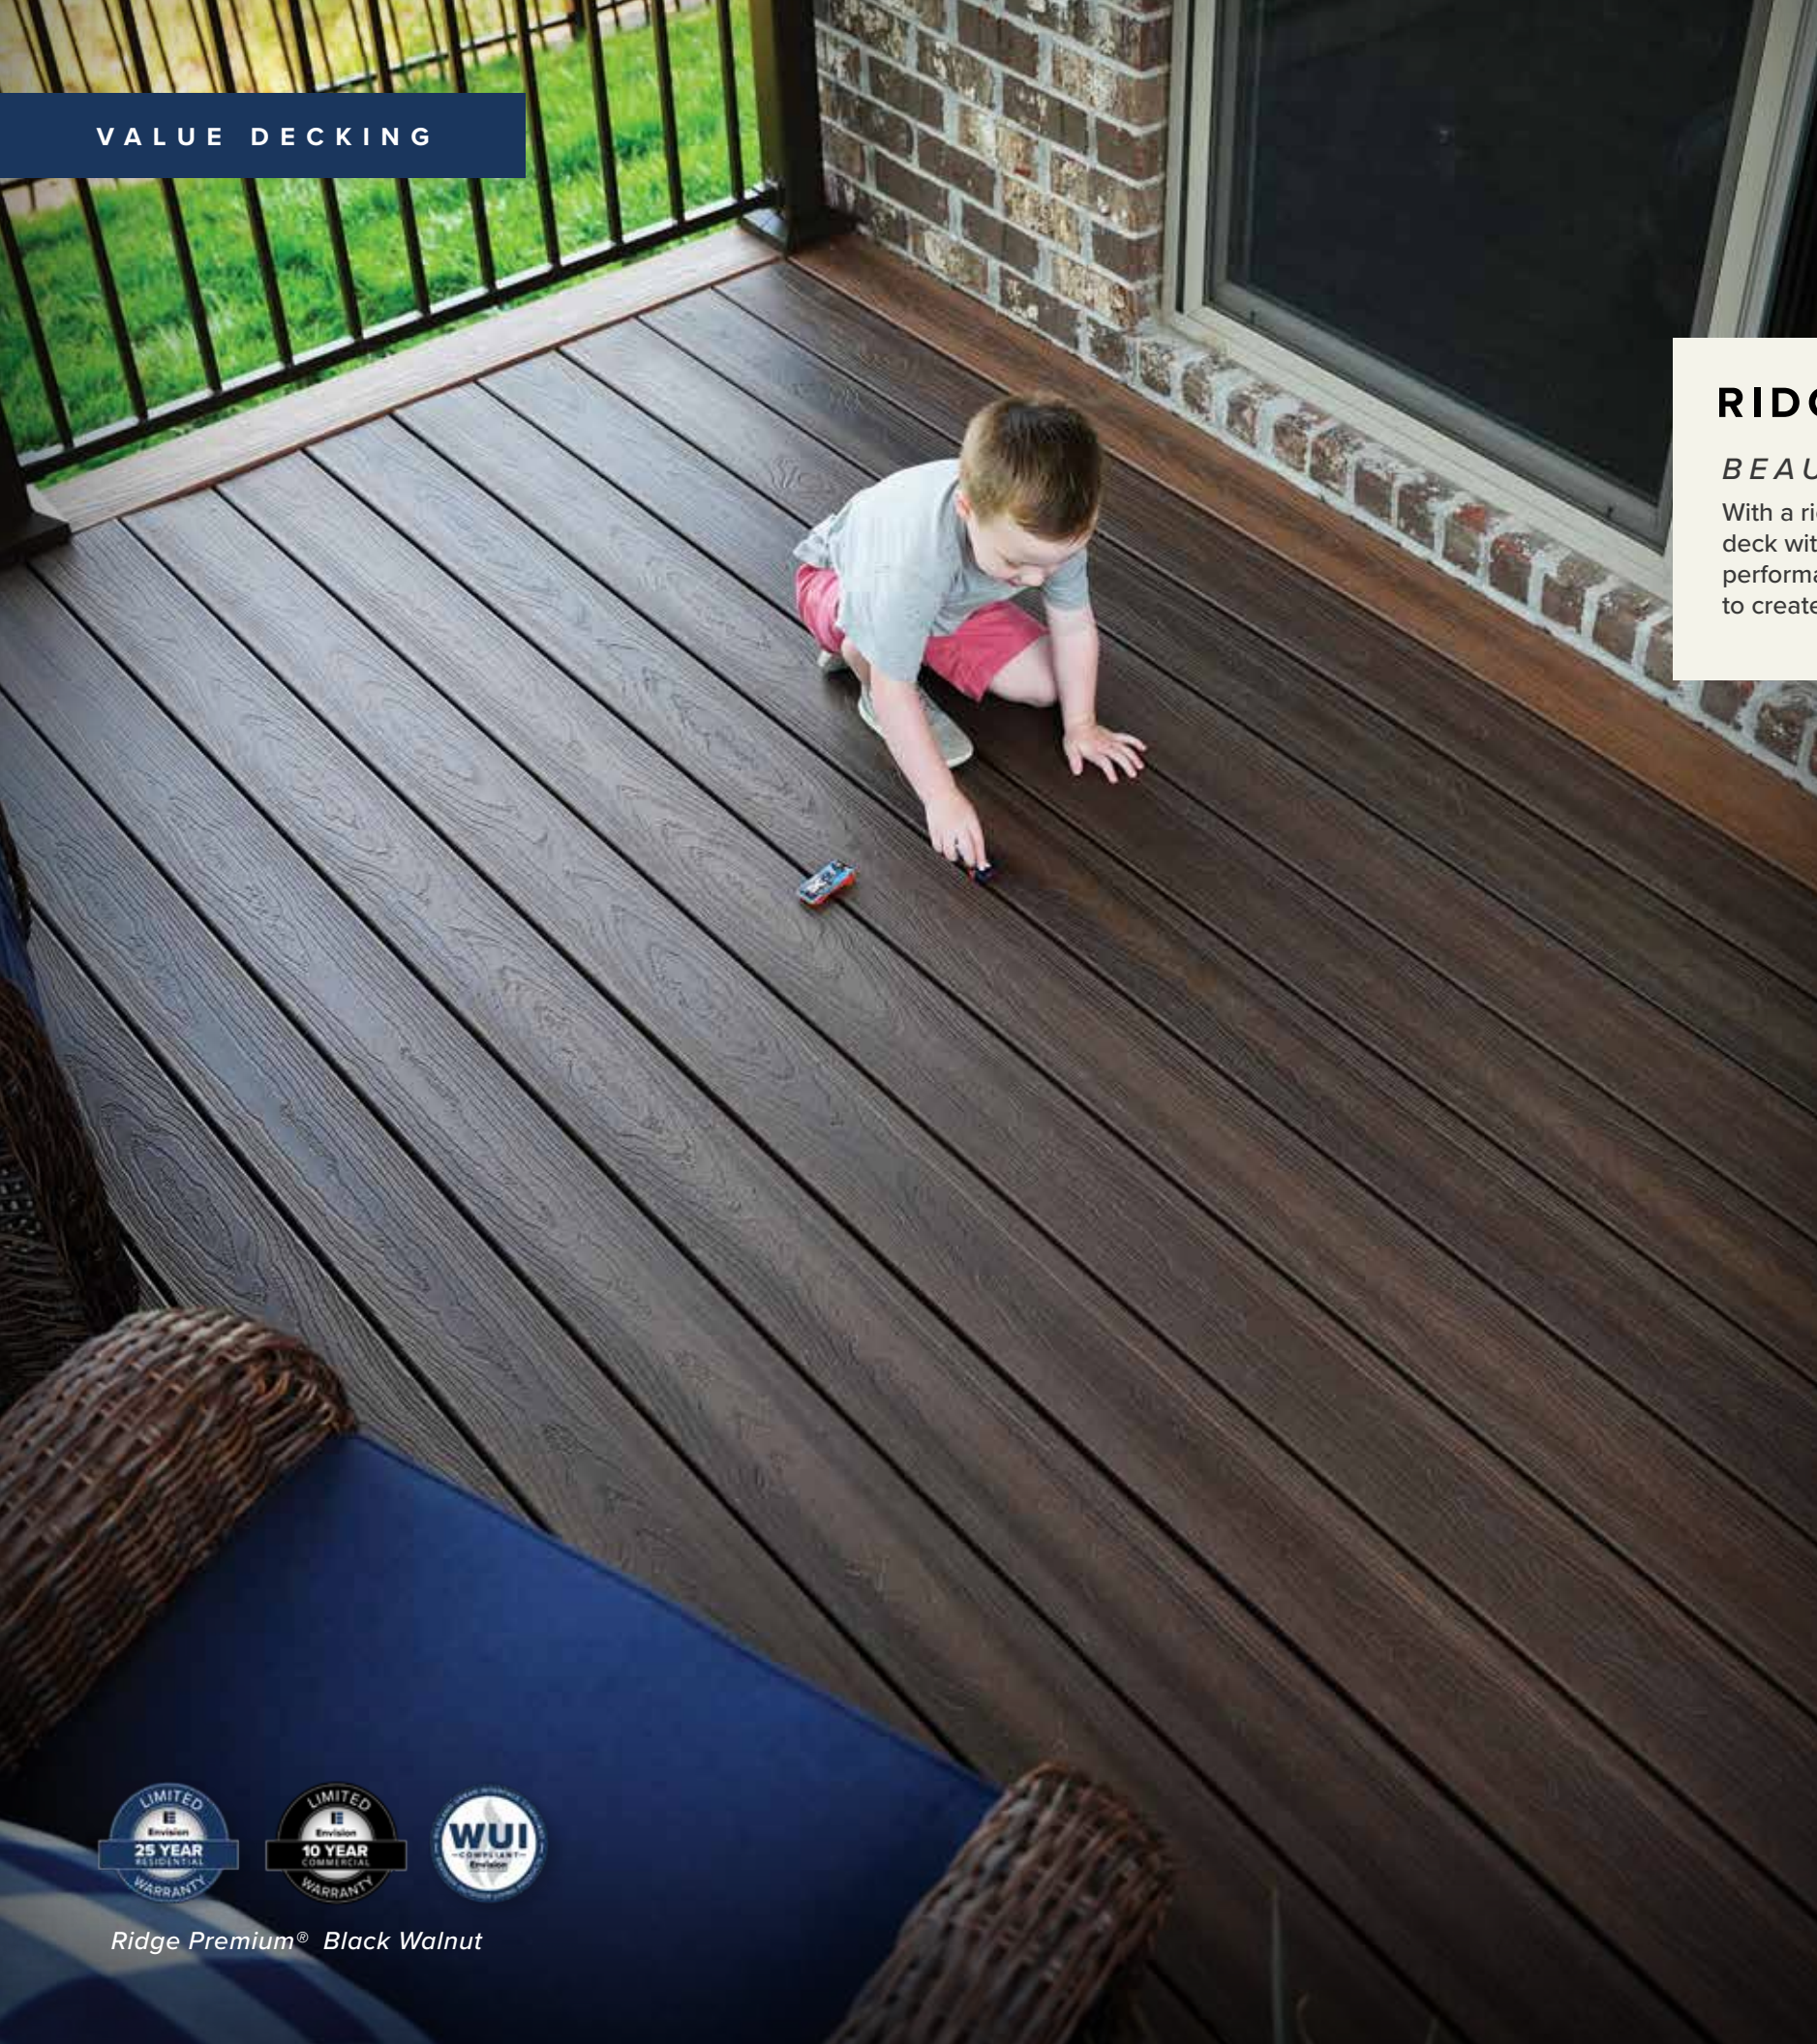

RIDGE PREMIUM®

BEAUTIFUL & BUDGET FRIENDLY

With a rich, natural appearance, Ridge Premium delivers a beautiful deck with the budget-friendly nature of wood. Paired with premium performance in a fluted profile board, the softly blended colors combine to create lighter-weight, low maintenance, and long-lasting decking.

CHOOSE FROM 5 SOFTLY BLENDED COLORS

BOARD PROFILES