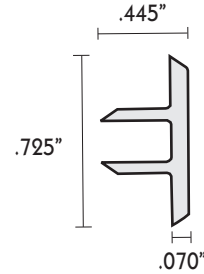

Genovations 5/4" BOARD
Decking

DECK STARTER

FLEXIBLE TRIM

STEP TRIM

L-MOLDING

C-CHANNEL

TRIM STRIP

DECK BOARD